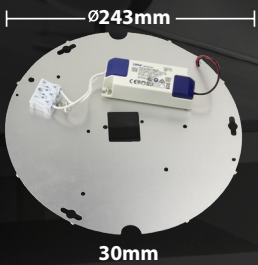

# 15w – Circular CCT LED Gear Tray

- 15w
- 115 Lumens Per Watt
- 1725 Lumens
- Flicker Free
- CRI : >80
- PF : >0.5
- 220 - 240V AC
- 50Hz
- Beam Angle: 120°
- Driver: Isolated Driver
- Working Temp: -20° to + 40°C r
- Terminal: Quick Fit Push Terminal – 3-Way
- Aluminium PCB Board
- Available Function with;
  - Microwave Sensor Features
  - Emergency Features
  - Emergency Lumens: 150~200 (10%)\*
  - Battery: Lithium Battery (SPEC)
  - Emergency Period: 3 Hours
- Tray Dimesions - Ø 243mm x 30mm

On Emergency Versions

CODE	DESCRIPTION	CASE QTY	BARCODE
S17314	15W LED Gear Tray - CCT	20	5050028238584
S17315	15W LED Emer Gear Tray CCT	20	5050028238591
S17316	15W LED Micro Gear Tray CCT	20	5050028238607
S17317	15W LED Emer & Micro Gear Tray CCT	20	5050028238614
S17318	15W LED Emer, Micro & Dim Gear Tray CCT	20	5050028238621
S17319	15W Bulkhead Body	20	5050028238638