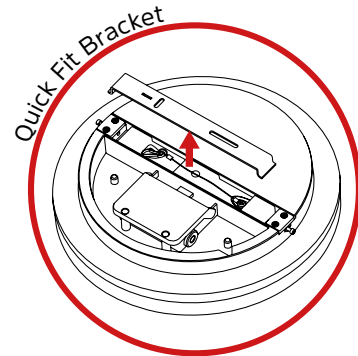

### SPECIFICATION

|                                     |
|-------------------------------------|
| 18 Watt - Equivalent to 28W 2D Lamp |
| 89 Lumens Per Watt                  |
| 1600 Lumens                         |
| Cool White 4000K                    |
| 220 - 240V~50Hz                     |
| IP65                                |
| Suitable for Zones 1,2 & 3          |
| PF 0.95                             |
| IK08                                |
| Beam Angle: 120°                    |
| White PC Base                       |
| Opal PC Diffuser                    |
| Dimensions (mm): 280 x 280 x 55*    |